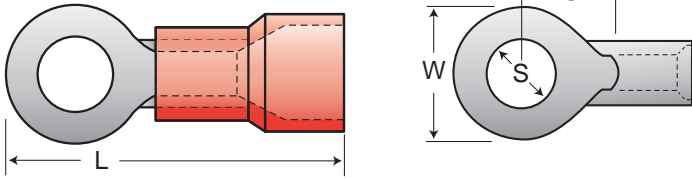

Ring Terminals 8 AWG - 4/0

Part Number	AWG	Color	Stud Size (S)	Max Width (W)	Min Clearance (C)	Max Length (L)
NR-8-6	8	Red	6	.389	.368	1.352
NR-8-8	8	Red	8	.483	.368	1.399
NR-8-10	8	Red	10	.483	.368	1.399
NR-8-14	8	Red	1/4	.483	.368	1.399
NR-8-516	8	Red	5/16	.483	.368	1.399
NR-8-38	8	Red	3/8	.603	.433	1.521
NR-8-716	8	Red	7/16	.603	.433	1.521
NR-8-12	8	Red	1/2	.825	.616	1.818
NR-8-58	8	Red	5/8	.825	.616	1.818
NR-8-34	8	Red	3/4	1.140	.993	2.353
NR-6-8	6	Blue	8	.485	.518	1.623
NR-6-10	6	Blue	10	.645	.518	1.703
NR-6-14	6	Blue	1/4	.645	.518	1.703
NR-6-516	6	Blue	5/16	.645	.518	1.703
NR-6-38	6	Blue	3/8	.645	.518	1.703
NR-6-716	6	Blue	7/16	.645	.518	1.703
NR-6-12	6	Blue	1/2	.837	.610	1.426
NR-6-58	6	Blue	5/8	.837	.610	1.426
NR-6-34	6	Blue	3/4	1.136	.991	1.961
NR-4-10	4	Yellow	10	.680	.527	1.928
NR-4-14	4	Yellow	1/4	.680	.527	1.928
NR-4-516	4	Yellow	5/16	.680	.527	1.928
NR-4-38	4	Yellow	3/8	.680	.527	1.928
NR-4-716	4	Yellow	7/16	.680	.527	1.928
NR-4-12	4	Yellow	1/2	.680	.527	1.928
NR-4-58	4	Yellow	5/8	.900	.996	2.506
NR-4-34	4	Yellow	3/4	1.275	.996	2.694
NR-2-10	2	Red	10	.645	.703	2.186
NR-2-14	2	Red	1/4	.879	.703	2.303
NR-2-516	2	Red	5/16	.879	.703	2.303
NR-2-38	2	Red	3/8	.879	.703	2.303
NR-2-516	2	Red	5/16	.879	.703	2.303
NR-2-38	2	Red	3/8	.879	.703	2.303
NR-2-716	2	Red	7/16	.879	.703	2.303
NR-2-12	2	Red	1/2	.879	.703	2.303
NR-2-58	2	Red	5/8	.879	.703	2.303
NR-2-34	2	Red	3/4	1.270	.990	2.786