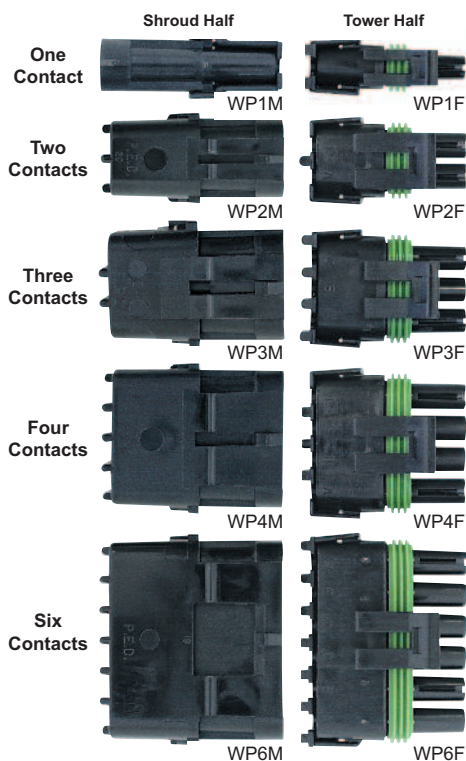

Weather Pack Locking Connectors Ferrules

SOLDERLESS CRIMP CONNECTORS

Weather Pack Terminals — Packard 280 Series

[ORDER ONLINE](#)

Weather Pack Locking Connectors seal out moisture, dust, and dirt. These one- to six-contact nylon connectors are rated from -40°F to 257°F, and up to 16 volts DC and 20 amps. Hinge lock assembly. Self-lubricating silicone body seal reduces engagement assembly force. Silicone cable seals must be used with the tin plated brass terminals. Use the cavity plug to fill any unused pin locations.

Cable Seals and Plugs

Part Number	AWG
WP2224S	22-24
WP2018S	20-18
WP1614S	16-14
WP12S	12
WP-PLUG	Part Number

-40°F TO 257°F

Male Terminals

Use with Shroud Half

Part Number	AWG
WP2224M	22-24
WP2018M	20-18
WP1614M	16-14
WP12M	12

Female Terminals

Use with Tower Half

Part Number	AWG
WP2224F	22-24
WP2018F	20-18
WP1614F	16-14
WP12F	12

Terminals and seals sold in quantities of 100

Weather Pack Service Kit
on page 82

Preassembled Weather Pack Pigtails

[ORDER ONLINE](#)

Save labor, time and tool costs with **Arctic Ultraflex Blue®** premade **Weather Pack Pigtails**. Quality Weather Pack connectors are securely crimped and sealed in ready-to-use male-to-female configurations of one to six contacts. 18, 16, 14, and 12 wire gauge. 12" overall length.