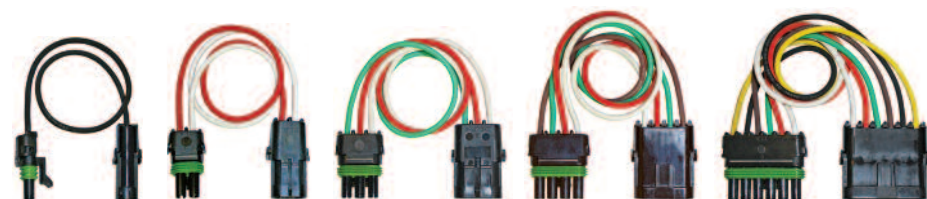

One Contact		Two Contacts		Three Contacts		Four Contacts		Six Contacts	
Part Number	AWG	Part Number	AWG	Part Number	AWG	Part Number	AWG	Part Number	AWG
WP18-1	18	WP18-2	18	WP18-3	18	WP18-4	18	WP18-6	18
WP16-1	16	WP16-2	16	WP16-3	16	WP16-4	16	WP16-6	16
WP14-1	14	WP14-2	14	WP14-3	14	WP14-4	14	WP14-6	14
WP12-1	12	WP12-2	12	WP12-3	12	WP12-4	12	WP12-6	12

Weather Pack Tools

[ORDER ONLINE](#)

Crimp Tool crimps and seals 20 to 14 gauge terminals in one operation. Ratchet assembly assures a perfect crimp.

Part Number WP402