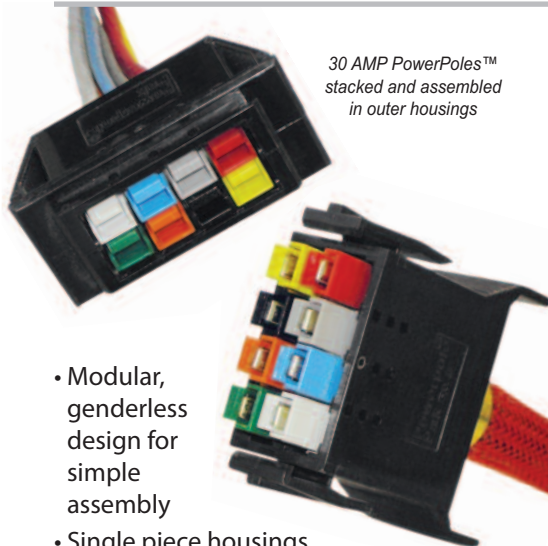

PowerPoles™ Stackable Connectors

ORDER ONLINE

30 AMP PowerPoles™ stacked and assembled in outer housings

- Modular, genderless design for simple assembly
- Single piece housings of impact-resistant polycarbonate are color coded and stackable
- Silver plated solid copper contacts
- Self cleaning contact design
- Integral stainless steel springs
- Flared and heat treated contact barrels readily accept fine stranded wire
- 600 Volt DC, -20°C to 105°C

180 AMP

Part Number	Wire Gauge
SY175-TIP-4	4
SY175-TIP-2	2
SY175-TIP-1	1
SY175-TIP-1/0	1/0

* Housing/Contact assembly carries 30 AMPs when used with 12-16 AWG wire, 15 AMPs with 16-20 AWG wire

PowerPoles Service Kits available on page 82

30 AMP Outer Housings

ORDER ONLINE

- High impact, corrosion resistant nylon
- Connects and disconnects easily
- Integral latches and cable clamps
- Accommodates two to eight 20 AMP maximum circuits

30 AMP Spacer Keys

Spacer keys square off a block of stacked 30 AMP connectors for use in outer housings

Female Part Number	Color
PP30-KEY-F	Red
Male Part Number	Color
PP30-KEY-M	Red

4 Pole

Panel Mount PP30-H4P Hardware Kit PP30-HW-4