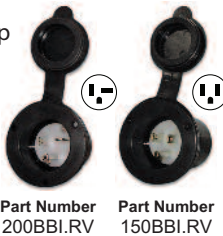

125V Power Inlets

20 AMP   15 AMP

- Durable, corrosion resistant, water-tight cap
- Great for 5th wheels, trailers, and campers
- Use 20A with 20A straight blade extension cord, use 15A with standard 3-prong cord
- UL Listed, CSA Certified
- Easy to install
- Increases security